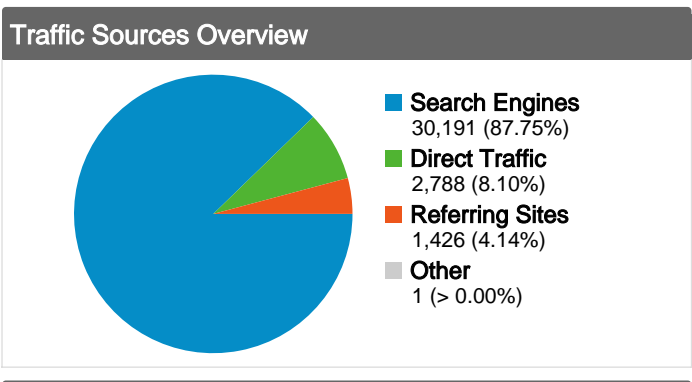

**Site Usage**

 <b>34,406</b> Visits	 <b>54.61%</b> Bounce Rate
 <b>103,408</b> Page Views	 <b>00:01:39</b> Avg. Time on Site
 <b>3.01</b> Pages/Visit	 <b>90.34%</b> % New Visits

**Keywords**

Keyword	Visits	% visits
uktc	242	0.80%
eucalyptus tree care	239	0.79%
twisted willow	195	0.65%
lemon trees	177	0.59%
japenese maple	168	0.56%

---

Saturday, 31 May 2008

**34,406 visits came from 105 countries/territories**

Site Usage

<b>Visits</b> <b>34,406</b> % of Site Total: 100.00%	<b>Pages/Visit</b> <b>3.01</b> Site Avg: 3.01 (0.00%)	<b>Avg. Time on Site</b> <b>00:01:39</b> Site Avg: 00:01:39 (0.00%)	<b>% New Visits</b> <b>90.40%</b> Site Avg: 90.34% (0.07%)	<b>Bounce Rate</b> <b>54.61%</b> Site Avg: 54.61% (0.00%)
---	--	--	---	--

## All traffic sources sent a total of 34,406 visits

-  **8.10%** Direct Traffic
-  **4.14%** Referring Sites
-  **87.75%** Search Engines

## Top Traffic Sources

Sources	Visits	% visits	Keywords	Visits	% visits
google (organic)	26,626	77.39%	uktc	242	0.80%
(direct) ((none))	2,788	8.10%	eucalyptus tree care	239	0.79%
yahoo (organic)	1,153	3.35%	twisted willow	195	0.65%
aol (organic)	752	2.19%	lemon trees	177	0.59%
ask (organic)	572	1.66%	japanese maple	168	0.56%