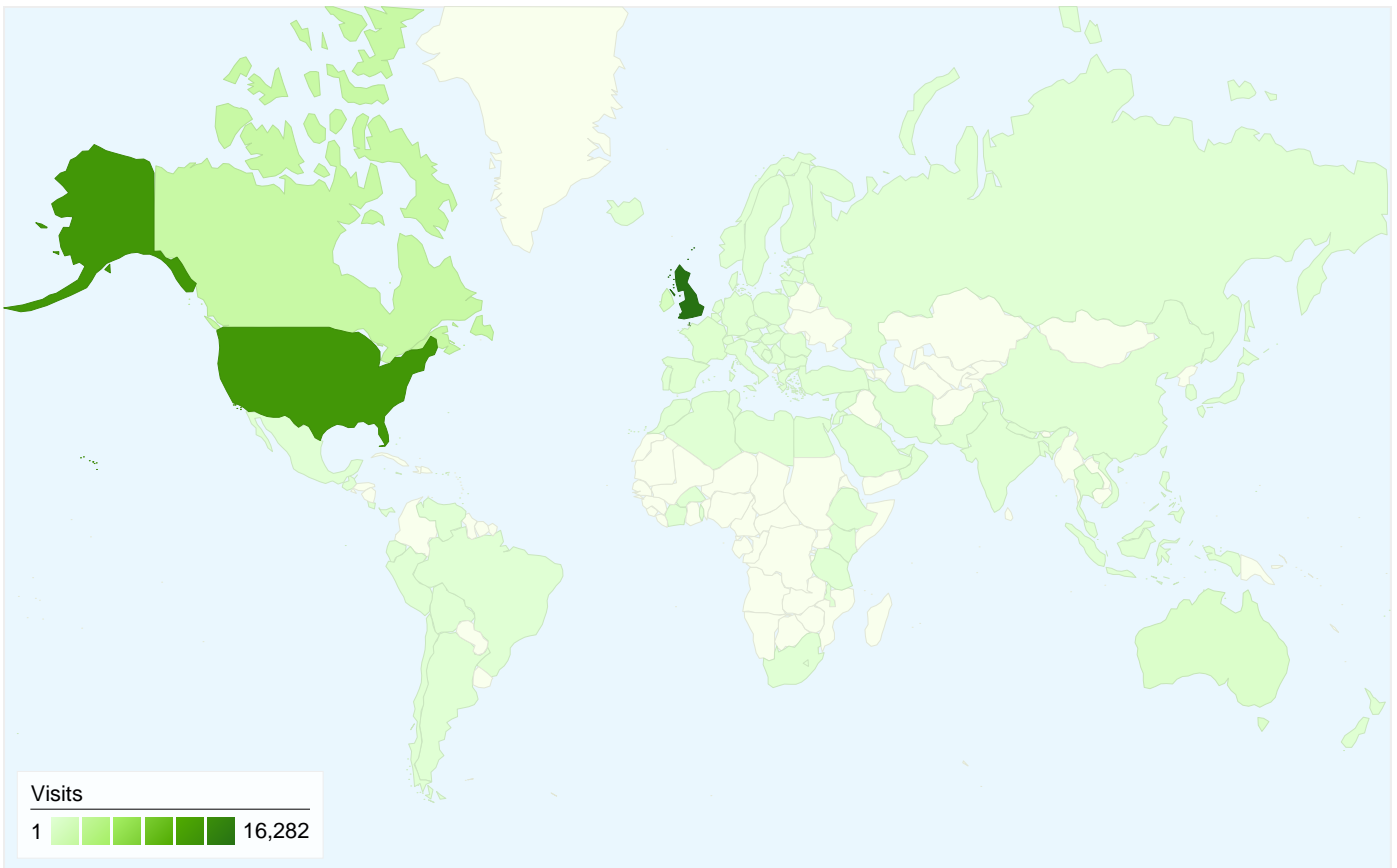

**Search Engine: google**

Keyword	Visits	% visits
eucalyptus tree care	237	0.89%
uktc	233	0.88%
twisted willow	181	0.68%
lemon trees	158	0.59%
olive tree care	154	0.58%

**Search Engine: yahoo**

Keyword	Visits	% visits
magnolia tree care	58	5.03%
weeping willow tree care	36	3.12%
curly willow tree	24	2.08%
killing tree stumps	22	1.91%
fica tree	21	1.82%

## 103,408 Page Views

Thursday, 1 May 2008	2.67% (2,761)
Friday, 2 May 2008	2.89% (2,986)
Saturday, 3 May 2008	2.58% (2,664)
Sunday, 4 May 2008	3.38% (3,498)
Monday, 5 May 2008	3.50% (3,623)
Tuesday, 6 May 2008	3.71% (3,833)
Wednesday, 7 May 2008	3.56% (3,686)
Thursday, 8 May 2008	3.16% (3,267)
Friday, 9 May 2008	3.20% (3,309)
Saturday, 10 May 2008	3.02% (3,128)
Sunday, 11 May 2008	3.47% (3,588)
Monday, 12 May 2008	4.05% (4,192)
Tuesday, 13 May 2008	3.76% (3,888)
Wednesday, 14 May 2008	3.26% (3,367)
Thursday, 15 May 2008	3.50% (3,618)
Friday, 16 May 2008	3.41% (3,524)
Saturday, 17 May 2008	2.85% (2,948)
Sunday, 18 May 2008	3.22% (3,334)
Monday, 19 May 2008	4.35% (4,497)
Tuesday, 20 May 2008	3.90% (4,035)
Wednesday, 21 May 2008	2.93% (3,029)
Thursday, 22 May 2008	2.43% (2,516)
Friday, 23 May 2008	1.69% (1,749)
Saturday, 24 May 2008	2.97% (3,069)
Sunday, 25 May 2008	3.49% (3,609)
Monday, 26 May 2008	3.91% (4,040)
Tuesday, 27 May 2008	3.80% (3,934)
Wednesday, 28 May 2008	2.96% (3,057)
Thursday, 29 May 2008	3.01% (3,111)
Friday, 30 May 2008	2.75% (2,842)

---

Saturday, 31 May 2008

**34,406 visits came from 105 countries/territories**

Site Usage

<b>Visits</b> <b>34,406</b> % of Site Total: 100.00%	<b>Pages/Visit</b> <b>3.01</b> Site Avg: 3.01 (0.00%)	<b>Avg. Time on Site</b> <b>00:01:39</b> Site Avg: 00:01:39 (0.00%)	<b>% New Visits</b> <b>90.40%</b> Site Avg: 90.34% (0.07%)	<b>Bounce Rate</b> <b>54.61%</b> Site Avg: 54.61% (0.00%)
---	--	--	---	--

## All traffic sources sent a total of 34,406 visits

-  **8.10%** Direct Traffic
-  **4.14%** Referring Sites
-  **87.75%** Search Engines