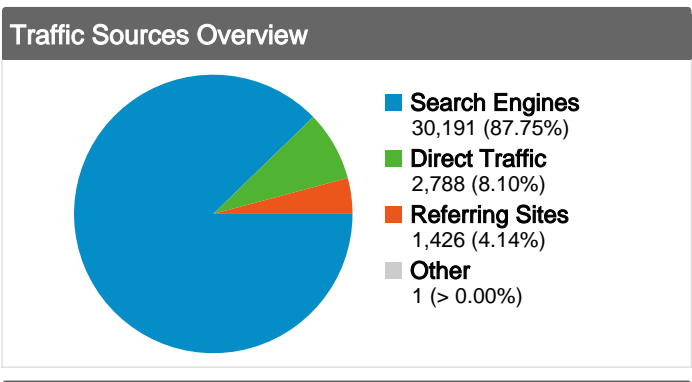

Site Usage

34,406 Visits	54.61% Bounce Rate
103,408 Page Views	00:01:39 Avg. Time on Site
3.01 Pages/Visit	90.34% % New Visits

Keywords

Keyword	Visits	% visits
uktc	242	0.80%
eucalyptus tree care	239	0.79%
twisted willow	195	0.65%
lemon trees	177	0.59%
japenese maple	168	0.56%

Saturday, 31 May 2008

34,406 visits came from 105 countries/territories

Site Usage

Visits 34,406 % of Site Total: 100.00%	Pages/Visit 3.01 Site Avg: 3.01 (0.00%)	Avg. Time on Site 00:01:39 Site Avg: 00:01:39 (0.00%)	% New Visits 90.40% Site Avg: 90.34% (0.07%)	Bounce Rate 54.61% Site Avg: 54.61% (0.00%)
---	--	--	---	--

1 - 10 of 105

All traffic sources sent a total of 34,406 visits

-  **8.10%** Direct Traffic
-  **4.14%** Referring Sites
-  **87.75%** Search Engines

Top Traffic Sources

Sources	Visits	% visits	Keywords	Visits	% visits
google (organic)	26,626	77.39%	uktc	242	0.80%
(direct) ((none))	2,788	8.10%	eucalyptus tree care	239	0.79%
yahoo (organic)	1,153	3.35%	twisted willow	195	0.65%
aol (organic)	752	2.19%	lemon trees	177	0.59%
ask (organic)	572	1.66%	japanese maple	168	0.56%

1 - 10 of 13,083

google sent 26,626 total visits via 11,647 keywords

Site Usage

Visits 26,626 % of Site Total: 77.39%	Pages/Visit 2.88 Site Avg: 3.01 (-4.09%)	Avg. Time on Site 00:01:35 Site Avg: 00:01:39 (-3.67%)	% New Visits 91.71% Site Avg: 90.34% (1.52%)	Bounce Rate 53.61% Site Avg: 54.61% (-1.84%)	
Keyword	Visits	Pages/Visit	Avg. Time on Site	% New Visits	Bounce Rate
eucalyptus tree care	237	3.19	00:01:19	97.05%	49.37%
uktc	233	13.19	00:08:43	20.60%	15.88%
twisted willow	181	5.14	00:02:18	92.27%	27.07%
lemon trees	158	1.76	00:01:55	94.30%	57.59%
olive tree care	154	2.70	00:01:49	91.56%	42.21%
japenese maple	150	1.74	00:00:43	97.33%	70.67%
acer trees	128	2.28	00:01:51	99.22%	55.47%
kilmarnock willow	116	2.73	00:01:27	92.24%	49.14%
mimosa tree	104	3.53	00:01:29	90.38%	43.27%
mimosa	101	1.99	00:01:11	92.08%	63.37%