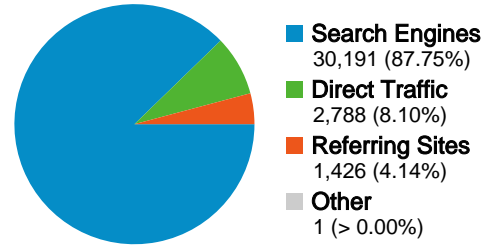

## 103,408 Page Views

Thursday, 1 May 2008	2.67% (2,761)
Friday, 2 May 2008	2.89% (2,986)
Saturday, 3 May 2008	2.58% (2,664)
Sunday, 4 May 2008	3.38% (3,498)
Monday, 5 May 2008	3.50% (3,623)
Tuesday, 6 May 2008	3.71% (3,833)
Wednesday, 7 May 2008	3.56% (3,686)
Thursday, 8 May 2008	3.16% (3,267)
Friday, 9 May 2008	3.20% (3,309)
Saturday, 10 May 2008	3.02% (3,128)
Sunday, 11 May 2008	3.47% (3,588)
Monday, 12 May 2008	4.05% (4,192)
Tuesday, 13 May 2008	3.76% (3,888)
Wednesday, 14 May 2008	3.26% (3,367)
Thursday, 15 May 2008	3.50% (3,618)
Friday, 16 May 2008	3.41% (3,524)
Saturday, 17 May 2008	2.85% (2,948)
Sunday, 18 May 2008	3.22% (3,334)
Monday, 19 May 2008	4.35% (4,497)
Tuesday, 20 May 2008	3.90% (4,035)
Wednesday, 21 May 2008	2.93% (3,029)
Thursday, 22 May 2008	2.43% (2,516)
Friday, 23 May 2008	1.69% (1,749)
Saturday, 24 May 2008	2.97% (3,069)
Sunday, 25 May 2008	3.49% (3,609)
Monday, 26 May 2008	3.91% (4,040)
Tuesday, 27 May 2008	3.80% (3,934)
Wednesday, 28 May 2008	2.96% (3,057)
Thursday, 29 May 2008	3.01% (3,111)
Friday, 30 May 2008	2.75% (2,842)

---

Saturday, 31 May 2008

**34,406 visits came from 105 countries/territories**

Site Usage

<b>Visits</b> <b>34,406</b> % of Site Total: 100.00%	<b>Pages/Visit</b> <b>3.01</b> Site Avg: 3.01 (0.00%)	<b>Avg. Time on Site</b> <b>00:01:39</b> Site Avg: 00:01:39 (0.00%)	<b>% New Visits</b> <b>90.40%</b> Site Avg: 90.34% (0.07%)	<b>Bounce Rate</b> <b>54.61%</b> Site Avg: 54.61% (0.00%)
---	--	--	---	--

## All traffic sources sent a total of 34,406 visits

-  **8.10%** Direct Traffic
-  **4.14%** Referring Sites
-  **87.75%** Search Engines