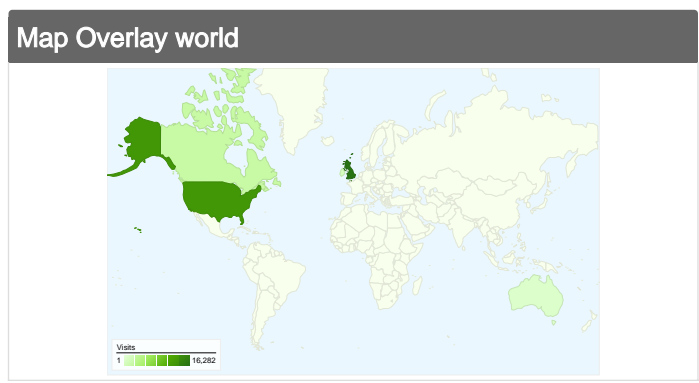

Site Usage

34,406 Visits	54.61% Bounce Rate
103,408 Page Views	00:01:39 Avg. Time on Site
3.01 Pages/Visit	90.34% % New Visits

Keywords

Keyword	Visits	% visits
uktc	242	0.80%
eucalyptus tree care	239	0.79%
twisted willow	195	0.65%
lemon trees	177	0.59%
japenese maple	168	0.56%

Search Engine: google

Keyword	Visits	% visits
eucalyptus tree care	237	0.89%
uktc	233	0.88%
twisted willow	181	0.68%
lemon trees	158	0.59%
olive tree care	154	0.58%

Search Engine: yahoo

Keyword	Visits	% visits
magnolia tree care	58	5.03%
weeping willow tree care	36	3.12%
curly willow tree	24	2.08%
killing tree stumps	22	1.91%
fica tree	21	1.82%

Saturday, 31 May 2008

34,406 visits came from 105 countries/territories

Site Usage

Visits 34,406 % of Site Total: 100.00%	Pages/Visit 3.01 Site Avg: 3.01 (0.00%)	Avg. Time on Site 00:01:39 Site Avg: 00:01:39 (0.00%)	% New Visits 90.40% Site Avg: 90.34% (0.07%)	Bounce Rate 54.61% Site Avg: 54.61% (0.00%)
---	--	--	---	--

1 - 10 of 105

All traffic sources sent a total of 34,406 visits

-  **8.10%** Direct Traffic
-  **4.14%** Referring Sites
-  **87.75%** Search Engines

Top Traffic Sources

Sources	Visits	% visits	Keywords	Visits	% visits
google (organic)	26,626	77.39%	uktc	242	0.80%
(direct) ((none))	2,788	8.10%	eucalyptus tree care	239	0.79%
yahoo (organic)	1,153	3.35%	twisted willow	195	0.65%
aol (organic)	752	2.19%	lemon trees	177	0.59%
ask (organic)	572	1.66%	japanese maple	168	0.56%