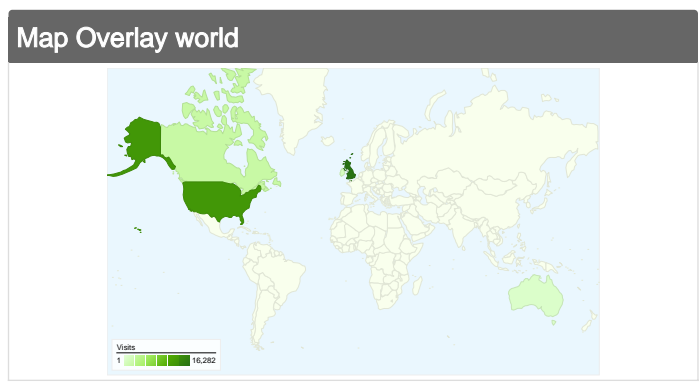

**Site Usage**

 <b>34,406</b> Visits	 <b>54.61%</b> Bounce Rate
 <b>103,408</b> Page Views	 <b>00:01:39</b> Avg. Time on Site
 <b>3.01</b> Pages/Visit	 <b>90.34%</b> % New Visits

**Keywords**

Keyword	Visits	% visits
uktc	242	0.80%
eucalyptus tree care	239	0.79%
twisted willow	195	0.65%
lemon trees	177	0.59%
japenese maple	168	0.56%

**Search Engine: google**

Keyword	Visits	% visits
eucalyptus tree care	237	0.89%
uktc	233	0.88%
twisted willow	181	0.68%
lemon trees	158	0.59%
olive tree care	154	0.58%

**Search Engine: yahoo**

Keyword	Visits	% visits
magnolia tree care	58	5.03%
weeping willow tree care	36	3.12%
curly willow tree	24	2.08%
killing tree stumps	22	1.91%
fica tree	21	1.82%

## All traffic sources sent a total of 34,406 visits

-  **8.10%** Direct Traffic
-  **4.14%** Referring Sites
-  **87.75%** Search Engines