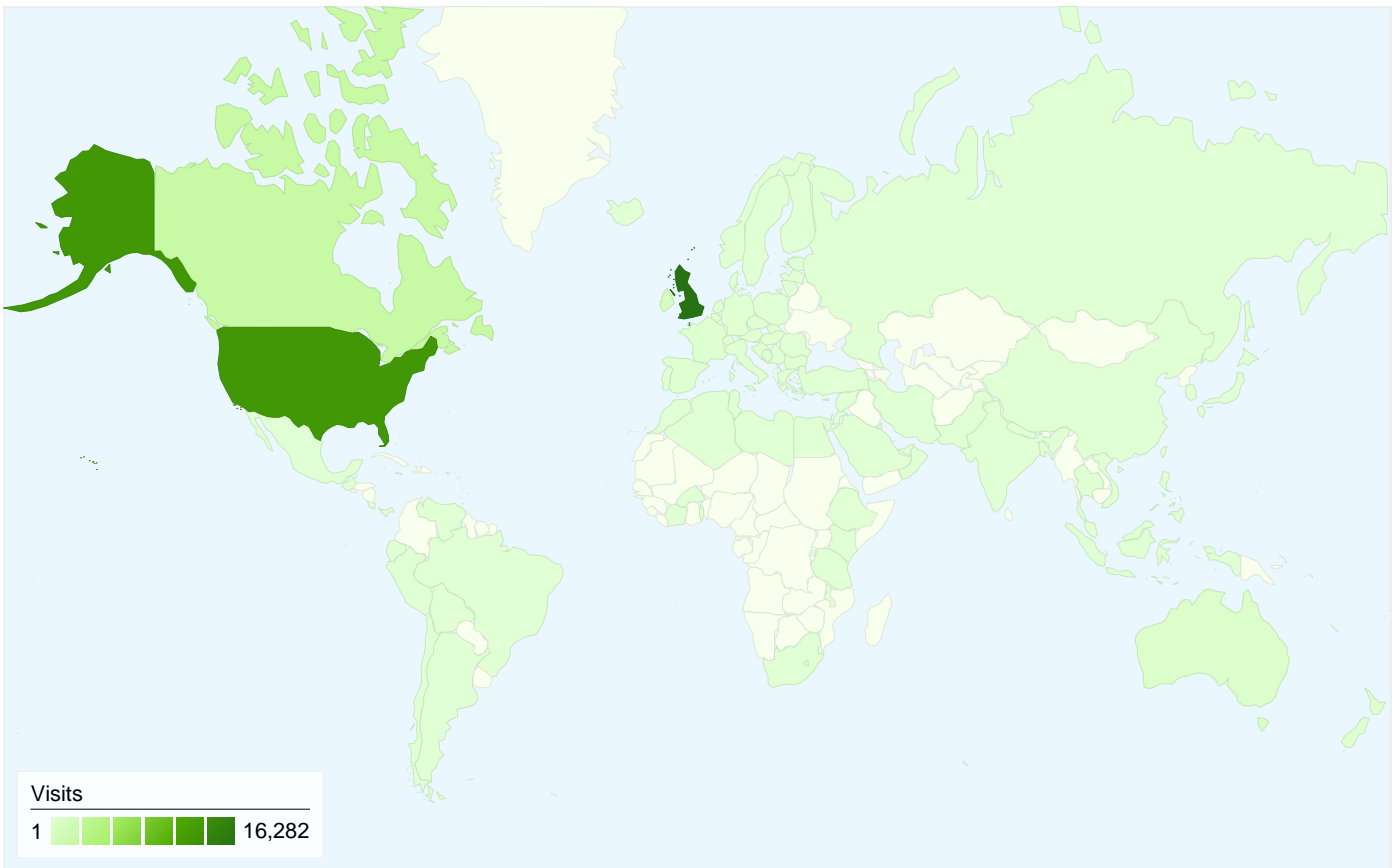

Search Engine: google

Keyword	Visits	% visits
eucalyptus tree care	237	0.89%
uktc	233	0.88%
twisted willow	181	0.68%
lemon trees	158	0.59%
olive tree care	154	0.58%

Search Engine: yahoo

Keyword	Visits	% visits
magnolia tree care	58	5.03%
weeping willow tree care	36	3.12%
curly willow tree	24	2.08%
killing tree stumps	22	1.91%
fica tree	21	1.82%

Saturday, 31 May 2008

34,406 visits came from 105 countries/territories

Site Usage

Visits 34,406 % of Site Total: 100.00%	Pages/Visit 3.01 Site Avg: 3.01 (0.00%)	Avg. Time on Site 00:01:39 Site Avg: 00:01:39 (0.00%)	% New Visits 90.40% Site Avg: 90.34% (0.07%)	Bounce Rate 54.61% Site Avg: 54.61% (0.00%)
---	--	--	---	--

1 - 10 of 105

All traffic sources sent a total of 34,406 visits

-  **8.10%** Direct Traffic
-  **4.14%** Referring Sites
-  **87.75%** Search Engines

Top Traffic Sources

Sources	Visits	% visits	Keywords	Visits	% visits
google (organic)	26,626	77.39%	uktc	242	0.80%
(direct) ((none))	2,788	8.10%	eucalyptus tree care	239	0.79%
yahoo (organic)	1,153	3.35%	twisted willow	195	0.65%
aol (organic)	752	2.19%	lemon trees	177	0.59%
ask (organic)	572	1.66%	japanese maple	168	0.56%