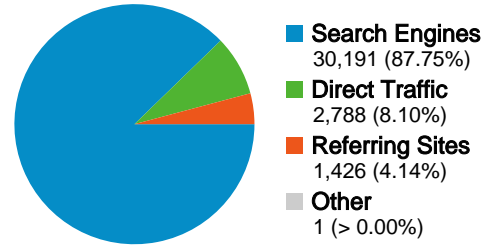

103,408 Page Views

Thursday, 1 May 2008	2.67% (2,761)
Friday, 2 May 2008	2.89% (2,986)
Saturday, 3 May 2008	2.58% (2,664)
Sunday, 4 May 2008	3.38% (3,498)
Monday, 5 May 2008	3.50% (3,623)
Tuesday, 6 May 2008	3.71% (3,833)
Wednesday, 7 May 2008	3.56% (3,686)
Thursday, 8 May 2008	3.16% (3,267)
Friday, 9 May 2008	3.20% (3,309)
Saturday, 10 May 2008	3.02% (3,128)
Sunday, 11 May 2008	3.47% (3,588)
Monday, 12 May 2008	4.05% (4,192)
Tuesday, 13 May 2008	3.76% (3,888)
Wednesday, 14 May 2008	3.26% (3,367)
Thursday, 15 May 2008	3.50% (3,618)
Friday, 16 May 2008	3.41% (3,524)
Saturday, 17 May 2008	2.85% (2,948)
Sunday, 18 May 2008	3.22% (3,334)
Monday, 19 May 2008	4.35% (4,497)
Tuesday, 20 May 2008	3.90% (4,035)
Wednesday, 21 May 2008	2.93% (3,029)
Thursday, 22 May 2008	2.43% (2,516)
Friday, 23 May 2008	1.69% (1,749)
Saturday, 24 May 2008	2.97% (3,069)
Sunday, 25 May 2008	3.49% (3,609)
Monday, 26 May 2008	3.91% (4,040)
Tuesday, 27 May 2008	3.80% (3,934)
Wednesday, 28 May 2008	2.96% (3,057)
Thursday, 29 May 2008	3.01% (3,111)
Friday, 30 May 2008	2.75% (2,842)

Saturday, 31 May 2008

34,406 visits came from 105 countries/territories

Site Usage

Visits 34,406 % of Site Total: 100.00%	Pages/Visit 3.01 Site Avg: 3.01 (0.00%)	Avg. Time on Site 00:01:39 Site Avg: 00:01:39 (0.00%)	% New Visits 90.40% Site Avg: 90.34% (0.07%)	Bounce Rate 54.61% Site Avg: 54.61% (0.00%)
---	--	--	---	--

1 - 10 of 105

All traffic sources sent a total of 34,406 visits

-  **8.10%** Direct Traffic
-  **4.14%** Referring Sites
-  **87.75%** Search Engines

Top Traffic Sources

Sources	Visits	% visits	Keywords	Visits	% visits
google (organic)	26,626	77.39%	uktc	242	0.80%
(direct) ((none))	2,788	8.10%	eucalyptus tree care	239	0.79%
yahoo (organic)	1,153	3.35%	twisted willow	195	0.65%
aol (organic)	752	2.19%	lemon trees	177	0.59%
ask (organic)	572	1.66%	japanese maple	168	0.56%